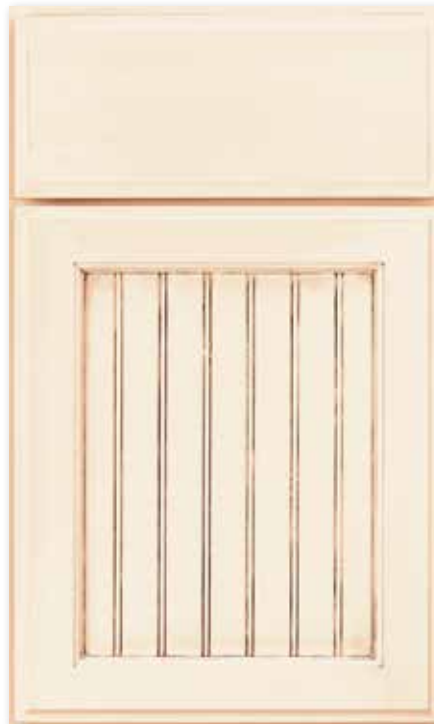

Door Book

CRYSTAL CABINET WORKS

FLAT PANEL

ACCOLADE
Frosty White on MDF

BANNING [1" thick]
Custom stain on quarter-sawn white oak

BEADED DEEPHAVEN
Signature Antique White with Van Dyke Brown Highlight, wearing, distressing and cracking on maple

BENTON
Natural on cherry

BISCAYNE
Frosty White on MDF

BROOKINGS
Natural on cherry

Doors are shown for style only. Although meticulous care was taken to proof colors when printed, actual finish and wood combinations will not be an exact match to the color images represented in this brochure.

FRENCH VILLA ARCHED
Wheaton on cherry

FRENCH VILLA SQUARE
Natural on cherry

GENTRY
Natural on cherry

GREENFIELD
Natural on cherry

HAMPSTEAD
Natural on cherry

HANOVER
Natural on cherry

KATHIO WITH 3/4" THICK FRAME
Honeytone on cherry
[1" thick] [Shown with Sterling Nickel finial hinge]

RIDGEWAY
Natural on cherry

SAINT CROIX [1" thick]
Wheaton on cherry

SIBLEY [1" thick]
Wheaton on cherry

SOMERSET
Signature Frosty White
with Van Dyke Brown Highlight on maple

TAHOE
Natural on cherry

WAKEFIELD
Natural on cherry