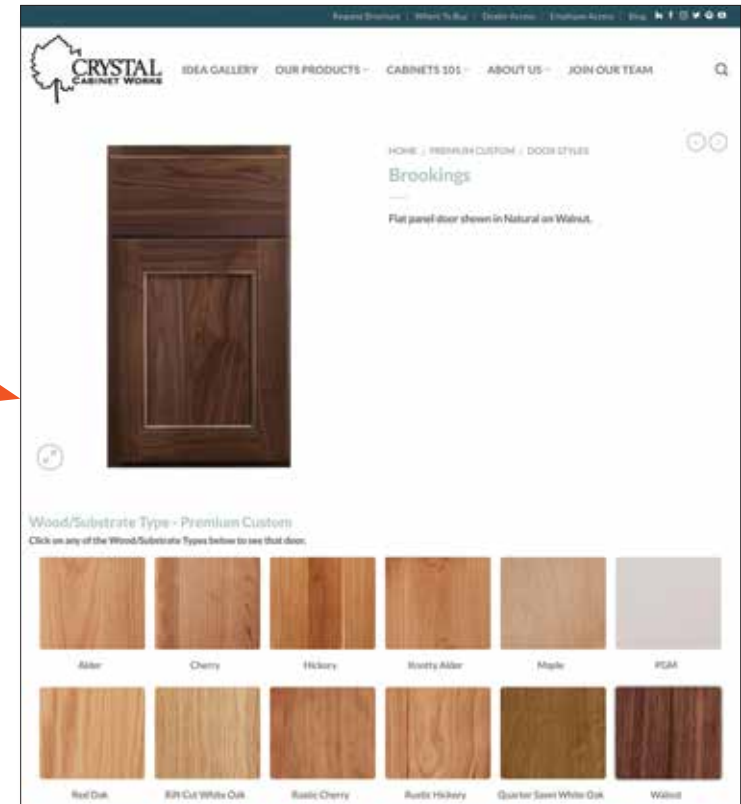

WANT TO SEE AND LEARN MORE?

Visit our website, CrystalCabinets.com, where you can view up close details and profiles, and see what each door looks like in different woods. While there, you can search for a dealer near you. Visiting a showroom, and meeting with a designer, is the best way to examine the richness of our finish, and truly experience the exceptional craftsmanship that goes into our products.

DESIGN INSPIRATION

The **IDEA GALLERY** will help you discover a multitude of rooms and styles. You'll find it easy to navigate using the various filters to help you find the kitchen, bath, or other room of your dreams!